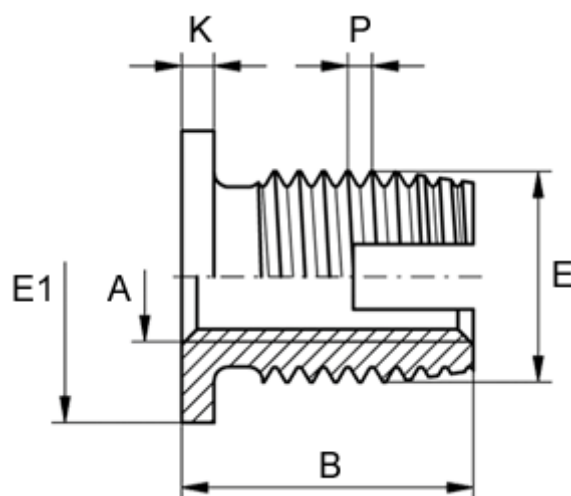

Article number: 12302100080800  
Description: KLEE-coil 302 100 080.800  
M8 Brass

## Measures

Female thread A	= M8
Flange diameter E1	= 15
Flange height	= 1.5
Length B	= 16
Male thread E	= 12.0
Min hole depth blind hole	= 17
Thread pitch P	= 1.50
Type	= 302 100 080 ...